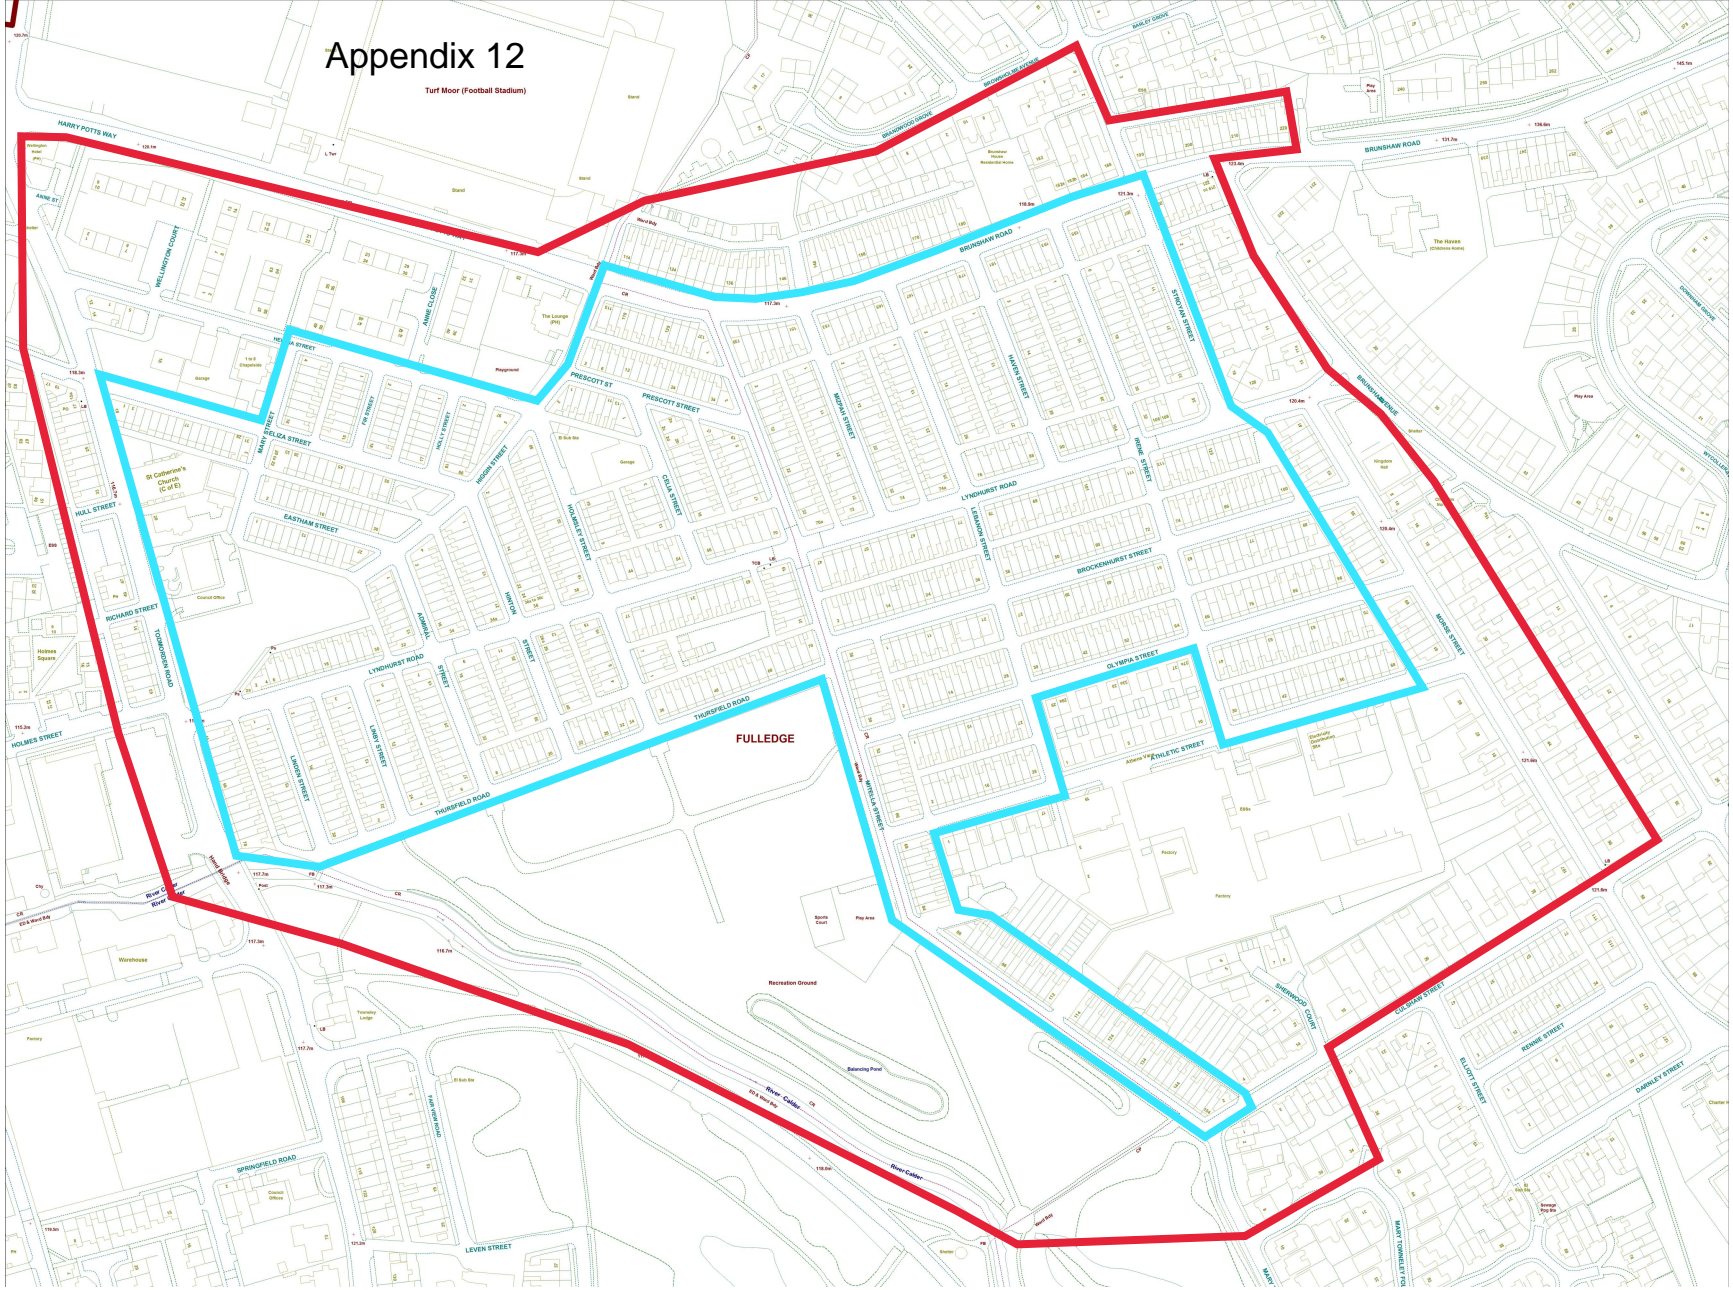

Lyndhurst Road
Proposed
Boundary 2025-30
Lyndhurst Road
Consultation
Boundary 2025-30

Appendix 12

Turf Moor (Football Stadium)

DRAW :
CHECKE :
DAT :
SCAL 1:2500

This copy has been made by or with the authority of the Council's Director of Planning & Development pursuant to section 47 of the Copyright, Design and Patents Act 1988 ('the Act'). Unless the Act provides a relevant exception to copyright, the copy must not be copied without the prior written permission of the copyright owner.

DRAWING

Date Printed :